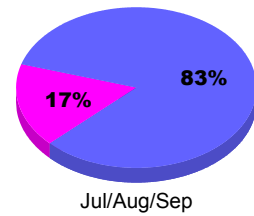

**MEMBERSHIP**

Membership Results  
2010-2011

Membership  
2009-2010

Month	Net Memb Goal	Actual New Memb	Actual Dropped Memb	Gain/Loss of Memb	Gain/Loss of Memb
Jul/Aug/Sep	0	24	-30	-6	-36
<b>Totals</b>	<b>0</b>	<b>24</b>	<b>-30</b>	<b>-6</b>	<b>-36</b>

**Membership Results 2010-2011**

Goal, New, Dropped, Gain/Loss

**Comparison of Membership Gain/Loss**

Current Year Compared to the Previous Year

**Gender Comparison 2010-2011**

Male Female