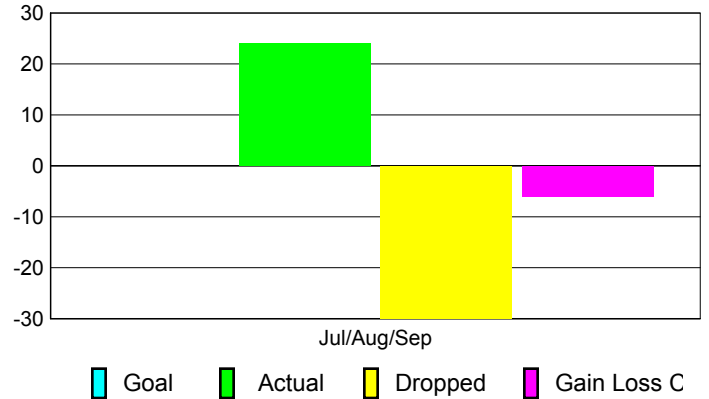

**Club Results 2010-2011**

Goal, New, Dropped, Gain/Loss

**Comparison of Club Gain/Loss**

Current Year Compared to the Previous Year

**YTD Status Quo Clubs 2010-2011**

Status Quo Clubs Compared to Status Quo Members

**MEMBERSHIP**

Membership Results  
2010-2011

Membership  
2009-2010

Month	Net Memb Goal	Actual New Memb	Actual Dropped Memb	Gain/Loss of Memb	Gain/Loss of Memb
Jul/Aug/Sep	0	24	-30	-6	-36
<b>Totals</b>	<b>0</b>	<b>24</b>	<b>-30</b>	<b>-6</b>	<b>-36</b>

**Membership Results 2010-2011**

Goal, New, Dropped, Gain/Loss

**Comparison of Membership Gain/Loss**

Current Year Compared to the Previous Year

**Gender Comparison 2010-2011**

Male Female